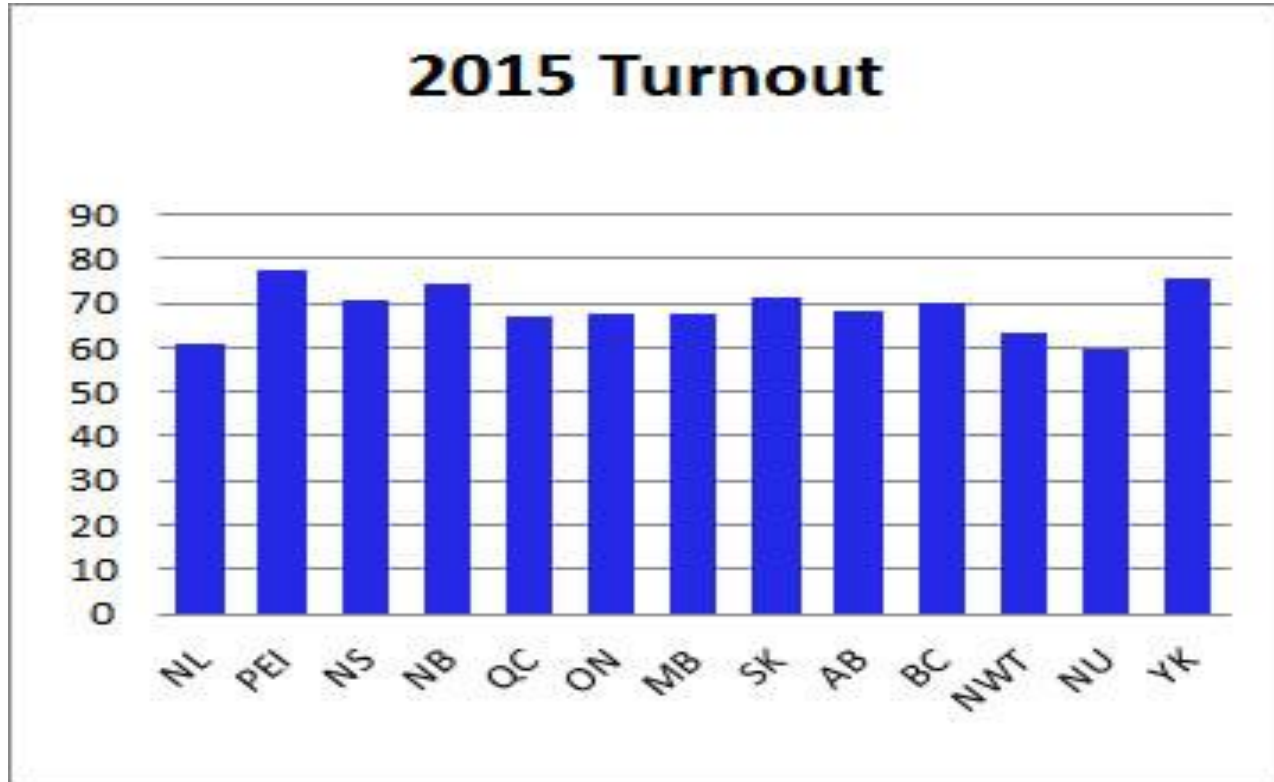

Federal Voting Participation

Year	Percentage
1980	69
1984	75
1988	75
1993	70
1997	67
2000	63

Source: *Reports of the Chief Electoral Officer.*

Voter Turnout in the 2015 Canadian Election